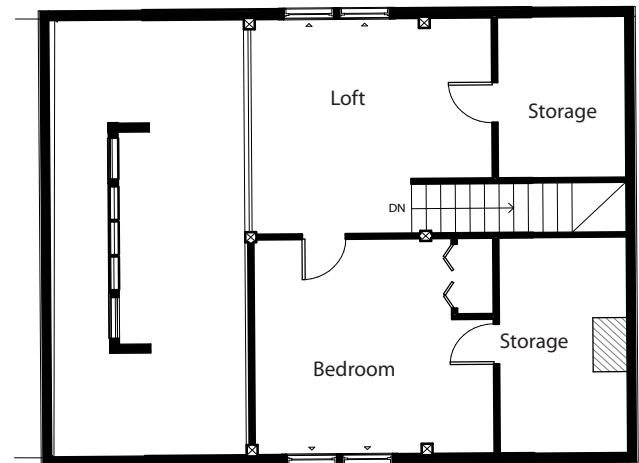

Featured Model Hennessey

Total Square Footage
Ranges from 1,352 to 2,112

Option	A	B	C
Total Sq. Ft.	1,352	1,568	2,112
First Floor	832	952	1,280
Second Floor	520	616	832

First Floor Plan

Second Floor Plan

Option Sizes Below, Custom Sizes Available

- Option A: Main 26'x32'
- Option B: Main 28'x34'
- Option C: Main 32'x40'