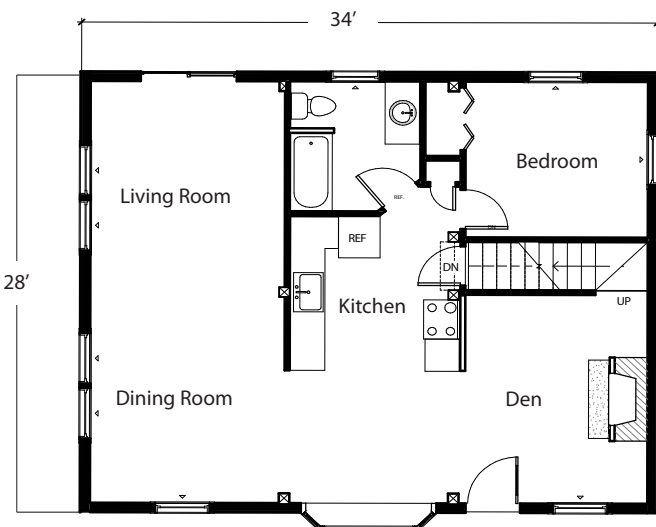

Featured Model Hennessey

Total Square Footage
Ranges from 1,352 to 2,112

Option	A	B	C
Total Sq. Ft.	1,352	1,568	2,112
First Floor	832	952	1,280
Second Floor	520	616	832

First Floor Plan

Second Floor Plan

Option Sizes Below, Custom Sizes Available

- Option A: Main 26'x32'
- Option B: Main 28'x34'
- Option C: Main 32'x40'