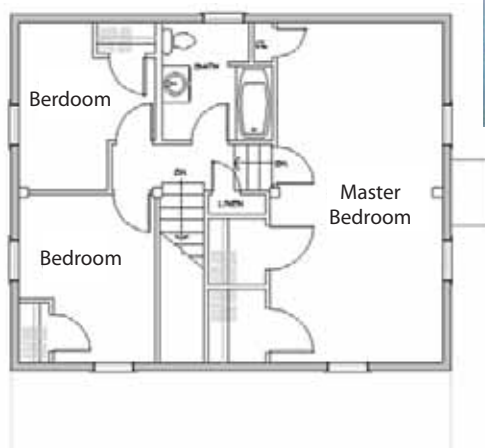

Featured Model Colony

Total Square Footage
Ranges from 1,440 to 2,240

Option	A	B	C
Total Sq. Ft.	1,440	1,872	2,240
First Floor	720	936	1,120
Second Floor	720	936	1,120
Decks	240	288	320
Porch Roof	240	288	320

First Floor Plan

Second Floor Plan

Option Sizes Below, Custom Sizes Available

Option A: Main: 24'x30', Deck 8'x30', Porch Roof 8'x30

Option B: Main: 26'x36', Deck 8'x36', Porch Roof 8'x36'

Option C: Main: 28'x40', Deck 8'x40', Porch Roof 8'x40'