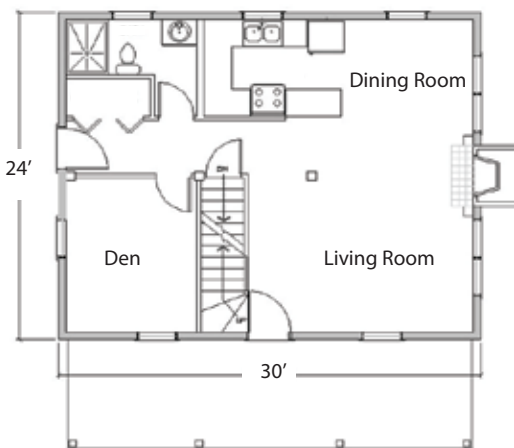

Featured Model Colony

Total Square Footage
Ranges from 1,440 to 2,240

Option	A	B	C
Total Sq. Ft.	1,440	1,872	2,240
First Floor	720	936	1,120
Second Floor	720	936	1,120
Decks	240	288	320
Porch Roof	240	288	320

First Floor Plan

Second Floor Plan

Option Sizes Below, Custom Sizes Available

Option A: Main: 24'x30', Deck 8'x30', Porch Roof 8'x30

Option B: Main: 26'x36', Deck 8'x36', Porch Roof 8'x36'

Option C: Main: 28'x40', Deck 8'x40', Porch Roof 8'x40'