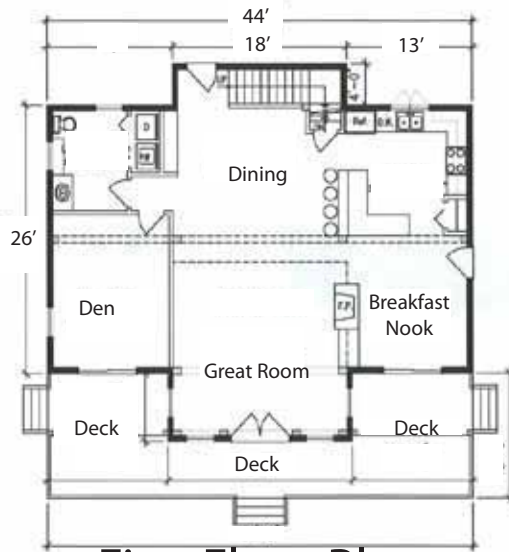

Featured Model Carly

Total Square Footage
Ranges from 1,920 to 3,136

Option	A	B	C
Total Sq. Ft.	1,920	2,360	3,136
First Floor	1088	1,324	1,808
Second Floor	832	1,036	1,328
Decks	448	488	608

First Floor Plan

Second Floor Plan

Option Sizes Below, Custom Sizes Available

Option A: Main: 32'x16', Wings: 2-24'x12', Decks:-2-6'x12', 2-10'x12' & 1-4'x16'

Option B: Main: 36'x18', Wings: 2-26'x13', Decks:-2-6'x13', 2-10'x13' & 1-4'x18'

Option C: Main: 38'x24', Wings: 2-28'x16', Decks:-2-6'x16', 2-10'x16' & 1-4'x24'

37 Old Route 12 N, Westmoreland NH 03467 (603)-363-4606 or (603)-759-9679

www.crocketthomes.net E-Mail: sgiza@crockettthomes.net