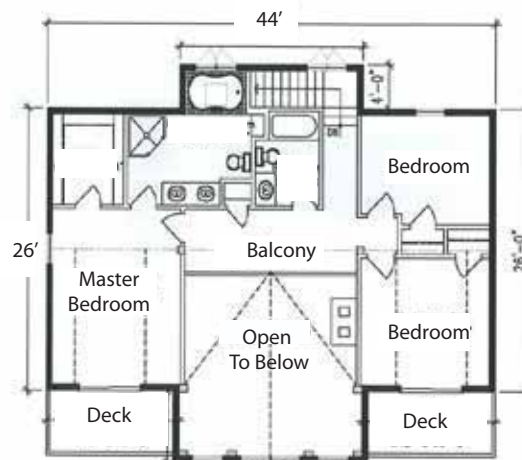

Featured Model Carly

Total Square Footage
Ranges from 1,920 to 3,136

Option	A	B	C
Total Sq. Ft.	1,920	2,360	3,136
First Floor	1088	1,324	1,808
Second Floor	832	1,036	1,328
Decks	448	488	608

First Floor Plan

Second Floor Plan

Option Sizes Below, Custom Sizes Available

Option A: Main: 32'x16', Wings: 2-24'x12', Decks:-2-6'x12', 2-10'x12' & 1-4'x16'

Option B: Main: 36'x18', Wings: 2-26'x13', Decks:-2-6'x13', 2-10'x13' & 1-4'x18'

Option C: Main: 38'x24', Wings: 2-28'x16', Decks:-2-6'x16', 2-10'x16' & 1-4'x24'

37 Old Route 12 N, Westmoreland NH 03467 (603)-363-4606 or (603)-759-9679

www.crocketthomes.net E-Mail: sgiza@crockettthomes.net