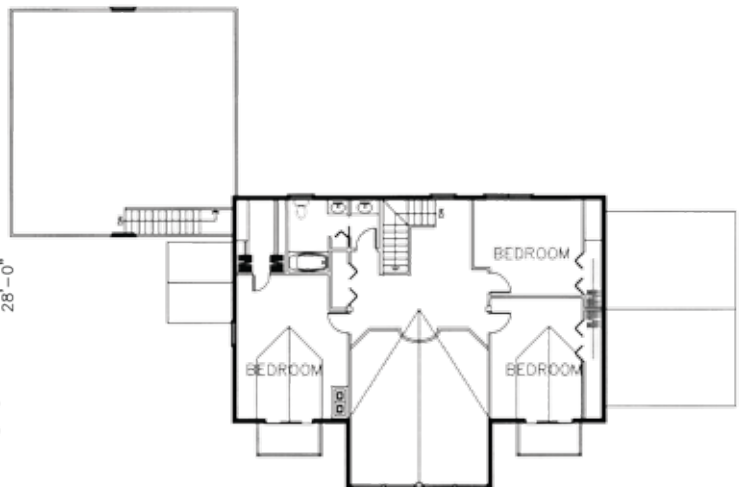

Features

**3,735 Square Feet ,22 Acres
 Post & Beam Interior, Salt Water Pool,
 Screened Porch & Decks,
 Garage with Bonus Room,
 Chef's Kitchen**

Visit Us Online www.crocketthomes.net

37 Old Route 12 North, Westmoreland NH, 03467