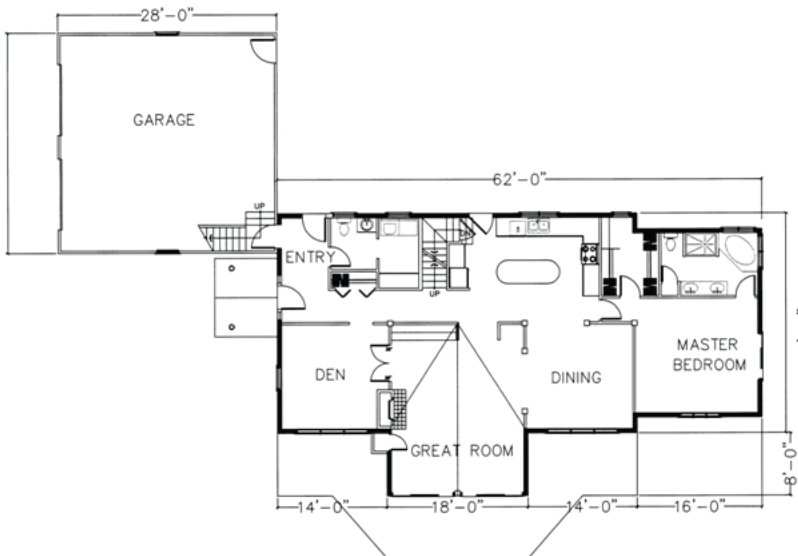

Features

**3,735 Square Feet ,22 Acres
 Post & Beam Interior, Salt Water Pool,
 Screened Porch & Decks,
 Garage with Bonus Room,
 Chef's Kitchen**

Visit Us Online www.crocketthomes.net

37 Old Route 12 North, Westmoreland NH, 03467